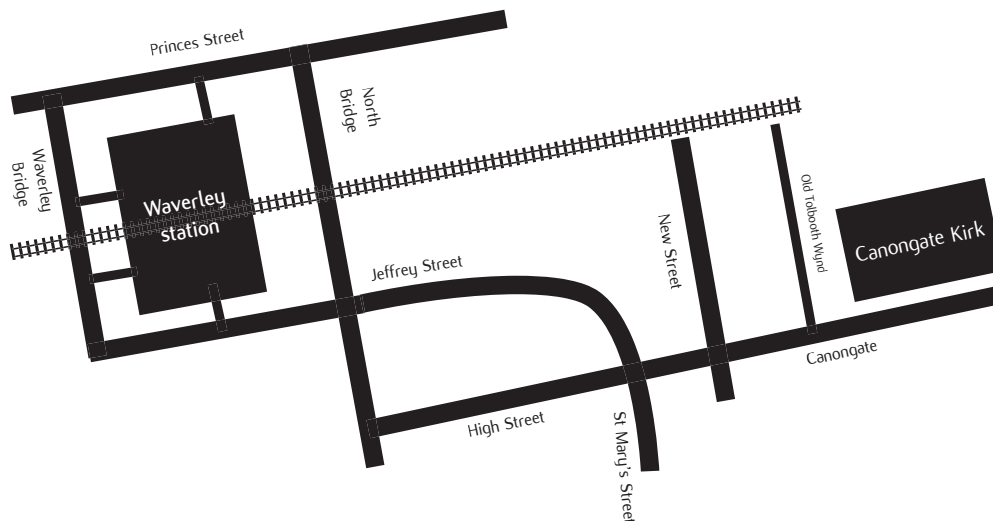

Information pack for examination candidates

Canongate Kirk, Edinburgh

This Information Pack contains the following material:

- § Organ specification
- § Map of the venue

DIRECTIONS

Canongate Kirk is on the Canongate, in the lower part of the Royal Mile: see map below (not to scale). The venue is a short walk (15 minutes) from Waverley station. Candidates arriving by car should note that traffic in central Edinburgh is being disrupted by tram construction works, and that parking near to the venue may be difficult. Please allow plenty of time to reach the venue.

IMPORTANT

Under no circumstances should candidates contact the examination centre directly. Please address all enquiries, in the first instance, to Andrew Macintosh at the RCO (telephone 05601 269426; email andrew.macintosh@rco.org.uk)